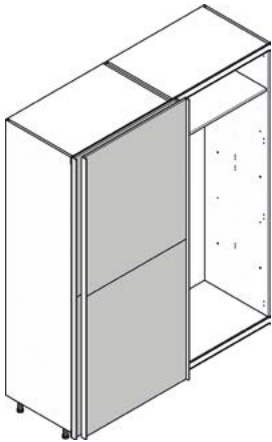

Interiors

Single Hanging