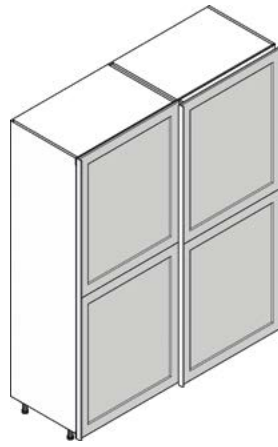

Bella Richmond Only