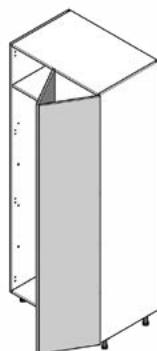

Right Bi-Fold