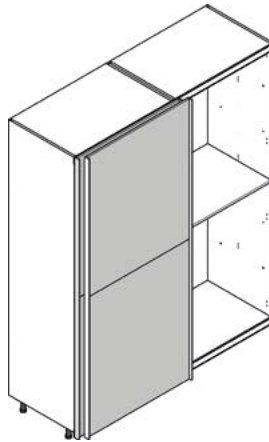

Double Hanging