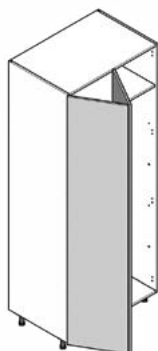

WARDROBE INTERIORS

Choose your Wardrobe Interior

Left Bi-Fold