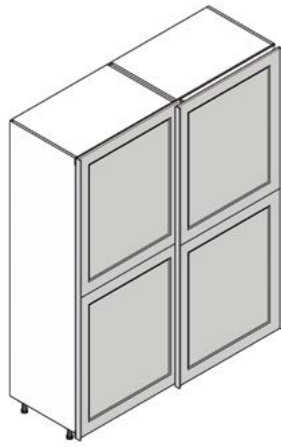

Bella Aldridge Only