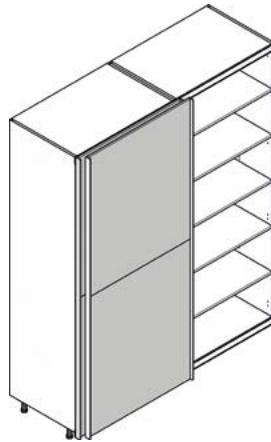

Choose your Wardrobe Interior

Your sliding wardrobe is 1800mm wide and made up of 1 x 900mm left and 1 x 900mm right cabinets. After choosing your colour pick one of the below styles, then decide what interior you wish to have in the left side and right side.

Interiors

Shelves