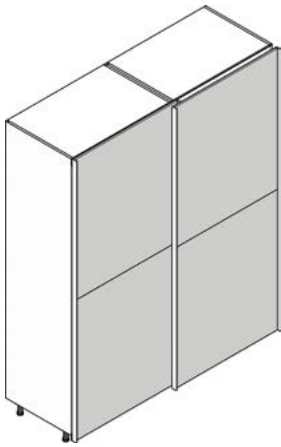

ZURFIZ
BRUSHED METAL
STAINLESS STEEL

Choose your Wardrobe Interior

Your sliding wardrobe is 1800mm wide and made up of 1 x 900mm left and 1 x 900mm right cabinets. After choosing your colour pick one of the below styles, then decide what interior you wish to have in the left side and right side.