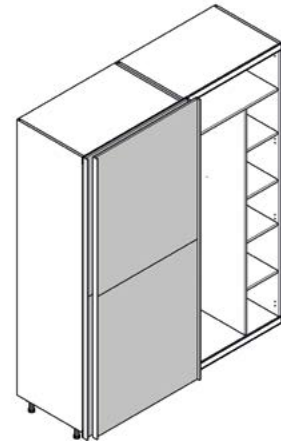

Single Hanging with Shelves